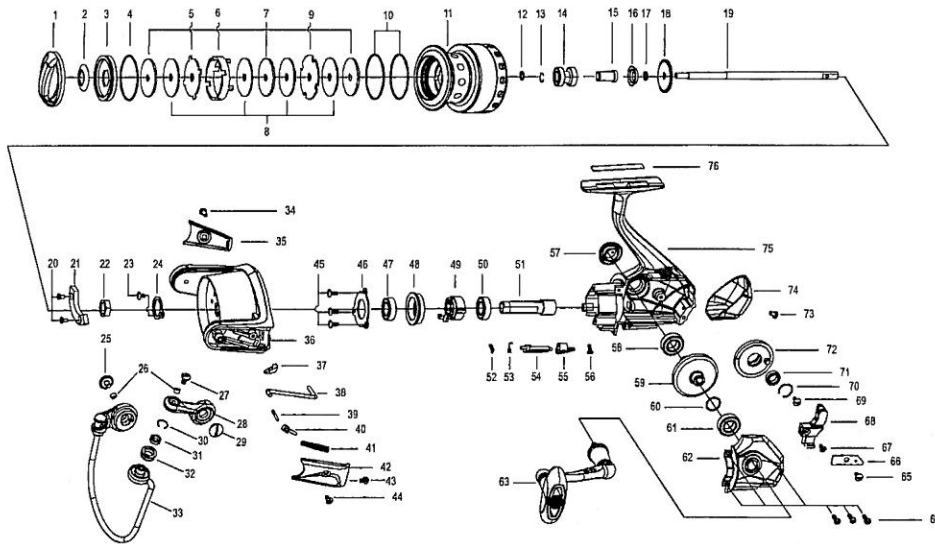

EXPLODED VIEW OF Soron SX 40

EXPLODED VIEW OF Soron SX 40

ITEM#	DESCRIPTION	Soron SX 40	ITEM#	DESCRIPTION	Soron SX 40
1	DRAG KNOB ASSY	1188126	38	KICK LEVER	1126347
2	WATERPROOF RING	1126240	39	BAIL LEVER	1126271
3	SPOOL COVER	1128141	40	BAIL SLIDER	1128143
4	"O" RING	1126303	41	SPRING	1126348
5	EARED WASHER	1126337	42	ROTOR COVER	1188276
6	DRAG KEY RING	1126338	43	SCREW	1188255
7	KEY WASHER	1126304	44	SCREW	1125962
8	WASHER	1126305	45	SCREW	1126351
9	EARED WASHER	1126307	46	BALL BEARING RETAINER	1126352
10	"O" RING	1141342	47	BALL BEARING	1126279
11	SUPERLINE SPOOL ASSY FORGE	1188270	48	BALL BEARING HOLDER	1126353
11	SPOOL ASSY FORGE SPARE	1188271	49	ONE WAY CLUTCH BEARING	1108907
12	WASHER(T=0.5)	1178949	50	BALL BEARING	1126279
12	Spare Adjustment Washer(T=0.3)	1178950	51	PINION GEAR	1126354
13	"C" RETAINER	1126310	52	OWC BEARING SPRING	1128144
14	SI FFE	1133590	53	SPRING	1102147
15	RETAINER SLEEVE	1126341	54	ANTI-REVERSE LEVER	1126283
16	WATERPROOF RING	1126314	55	ANTI-REVERSE BUTTON	1141335
17	WATERPROOF RING	1128142	56	SCREW	1111492
18	CLICK GEAR	1126316	57	HANDLE SCREW CAP	1133582
19	MAIN SHAFT	1178951	58	BALL BEARING	1126286
20	SCREW	1112135	59	DRIVE GEAR	1126328
21	BALANCE BLOCK	1141357	60	WASHER	1085287
22	NUT	1085273	61	BALL BEARING	1126279
23	SCREW	1125962	62	BODY COVER	1188277
24	NUT RETAINER	1126259	63	HANDLE ASSY	1188278
25	SCREW	1102128	64	SCREW	1126291
26	BUSHIGN	1188261	65	SCREW	1126292
27	SCREW	1126261	66	SLIDER RETAINER	1126332
28	BAIL ARM	1188272	67	SCREW	1126275
29	SCREW	1102128	68	SLIDER	1126357
30	"C" RETAINER	1126263	69	SCREW	1126295
31	BALL BEARING	1126264	70	"C" RETAINER	1128147
32	LINE ROLLER	1126265	71	BALL BEARING	1112125
33	BAIL ASSY	1188273	72	OSCILLATION GEAR	1126358
34	SCREW	1125962	73	SCREW	1126297
35	ROTOR COVER	1188274	74	REAR COVER	1141365
36	ROTOR	1188275	75	BODY	1188279
37	BALANCE BLOCK	1140841	76	BODY DECORATION PLATE	1141341